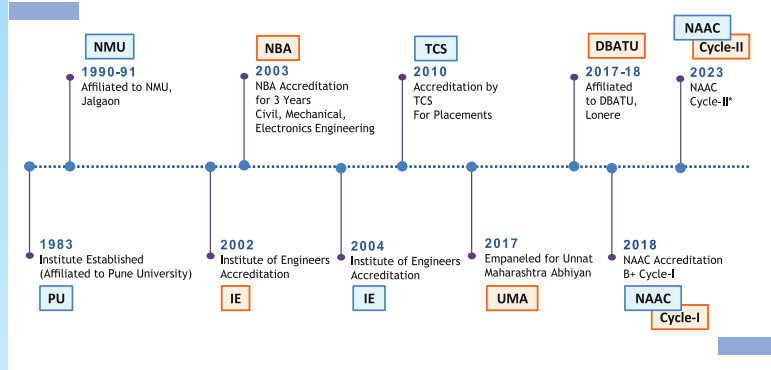

MBA: Affiliated to North Maharashtra University, Jalgaon (MS)

Approved, Recognized & Awarded by

NAAC Accredited

Strengthening Community Since 41 Years Of Excellence In Engineering Education

For Admission
Scan to visit us

Contact :

9370441179, 9405794552

CENTER OF EXCELLENCE

HIGHLIGHTS OF INSTITUTE

No. of UG Students Passed Till Date	13800
No. of PG Students Passed Till Date	638
No. of Students Working In Foreign Countries	3105
No. of Students Working In Indian Reputed Industries	6000
No. of Students Working In Govt. Organization	860
No. of Students Working In Medium Scale Industries	2300
Student Having Their Own Industries	245
Average Student Going Abroad For Higher Education Every Year	46+
No of Student Become RTO + MVI	25
Ph D Faculty In Institute	16
Faculty Pursuing Ph D	34
No.of Ph D Guide	7
No.of Ph D Scholars Pursuing Ph D Under Research Lab	44
Average Experience of Teaching Staff	15 Years
Patents Applied Till Date	40
Patents Granted	15
Research Paper Published In National & International Journals Till Date	28
Campus Placement & off Campus Placement	452
Through Prestigious Alumni	85%

Institute Profile – Milestones

Calendar Events

Workshop on Low Cost SOLAR Cooker Manufacturing By Mr. JUAN BELLO and Mrs ELENA CRSTRILLO

Student Development Program- Workshop On Industrial Approach in Electronics