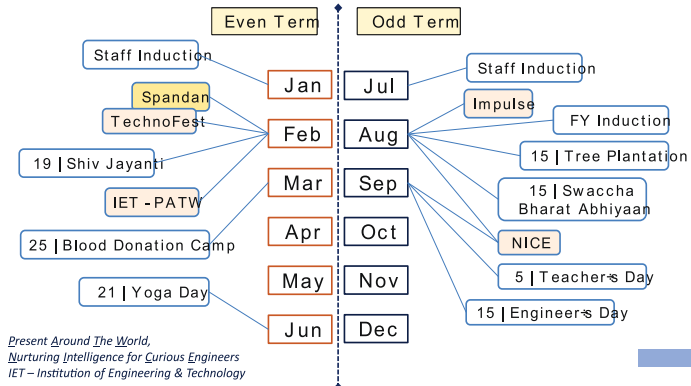

Contact :

9370441179, 9405794552

CENTER OF EXCELLENCE

HIGHLIGHTS OF INSTITUTE

No. of UG Students Passed Till Date	13800
No. of PG Students Passed Till Date	638
No. of Students Working In Foreign Countries	3105
No. of Students Working In Indian Reputed Industries	6000
No. of Students Working In Govt. Organization	860
No. of Students Working In Medium Scale Industries	2300
Student Having Their Own Industries	245
Average Student Going Abroad For Higher Education Every Year	46+
No of Student Become RTO + MVI	25
Ph D Faculty In Institute	16
Faculty Pursuing Ph D	34
No.of Ph D Guide	7
No.of Ph D Scholars Pursuing Ph D Under Research Lab	44
Average Experience of Teaching Staff	15 Years
Patents Applied Till Date	40
Patents Granted	15
Research Paper Published In National & International Journals Till Date	28
Campus Placement & off Campus Placement	452
Through Prestigious Alumni	85%

Institute Profile – Milestones

Calendar Events

Workshop on Low Cost SOLAR Cooker Manufacturing By Mr. JUAN BELLO and Mrs ELENA CRSTRILLO

Student Development Program- Workshop On Industrial Approach in Electronics