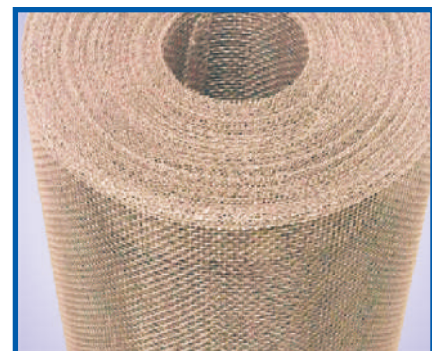

*An ISO
Certified Company*

INSECTGUARD

Aluminium Insect & Screening

SUMU FLYMESH INDIA LTD

Plot No. 15, Chittor Road, Near Denik Bhaskar Office, Village-Gatheela Khera
Atun, Bhilwara - 311802 (Raj.)

✉ info@smflymesh.com www.smflymesh.com +91-9588392896